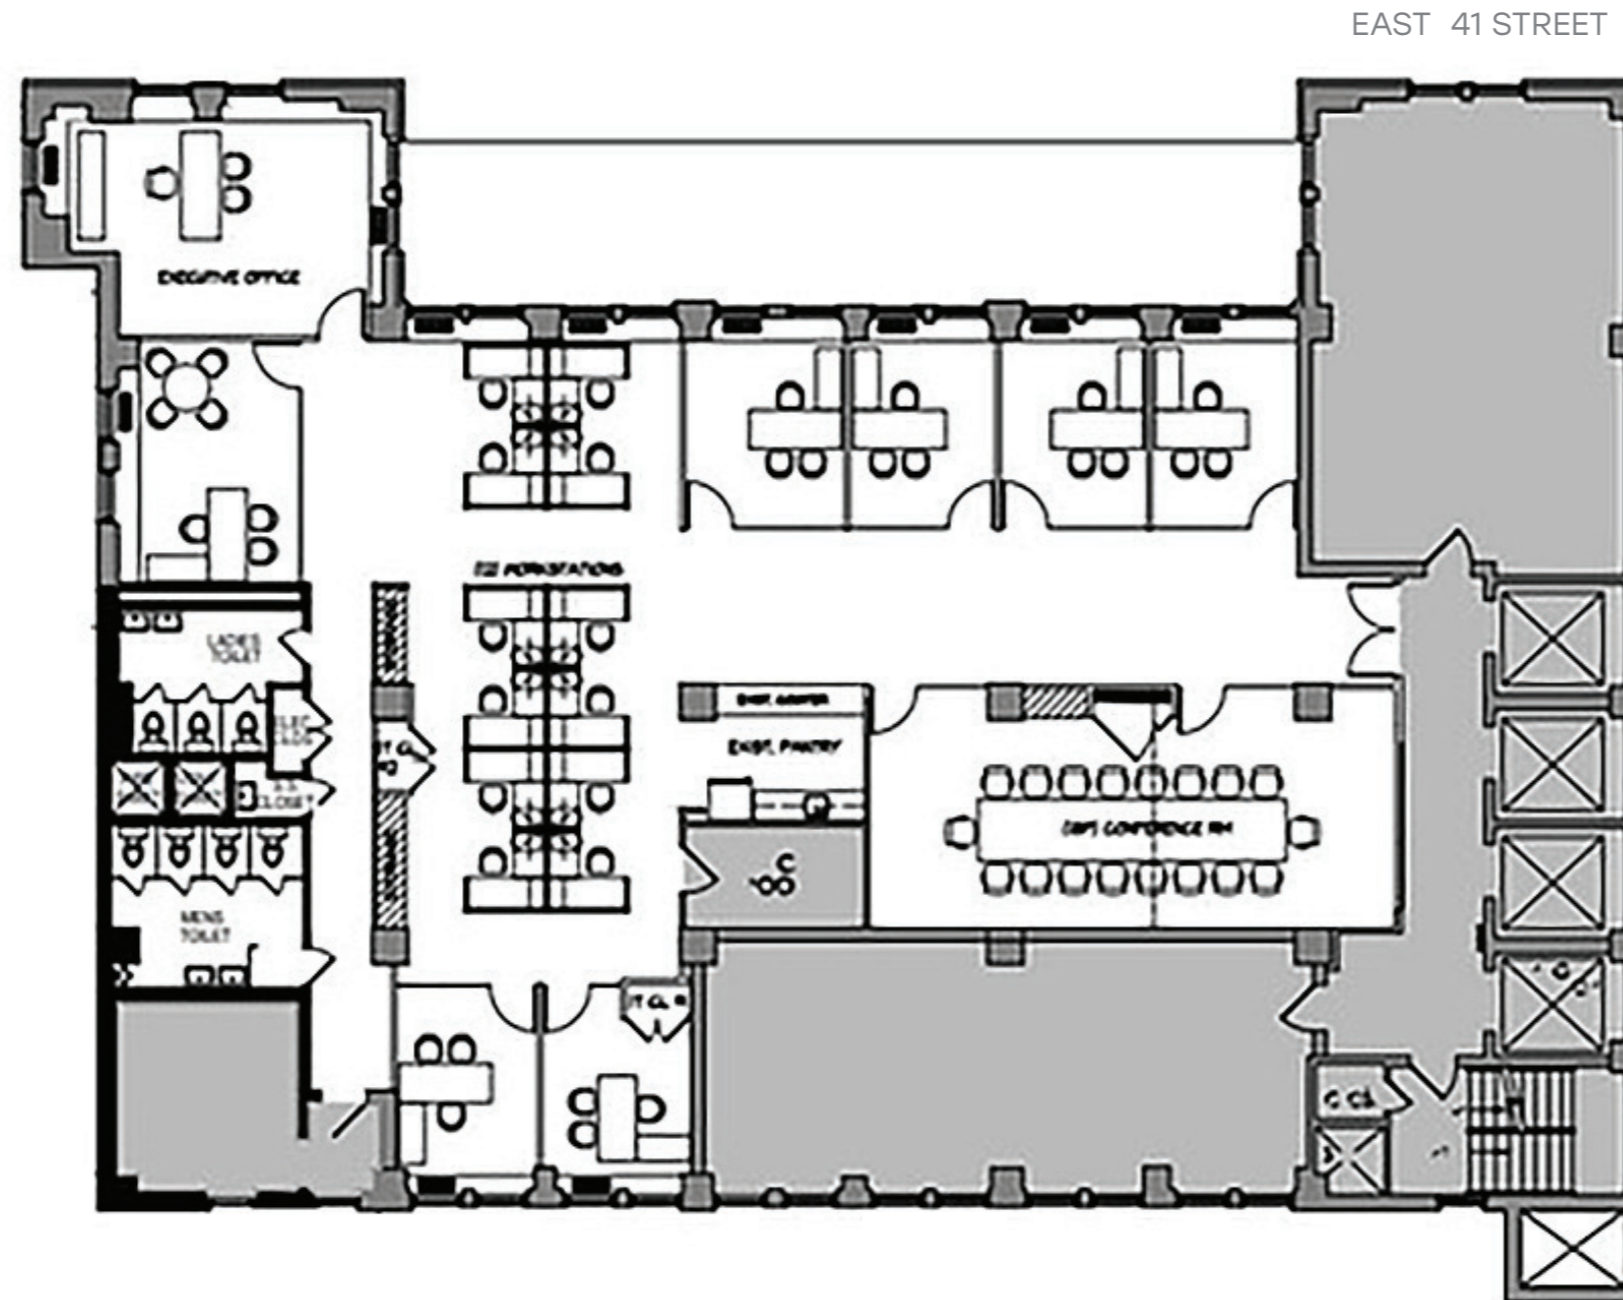

PREBUILT TEST FIT

- 12 Workstations
- 8 Offices
- 1 Conference Room
- 3 Closets
- 1 Pantry

LEASING TEAM:

Thomas Swartz
212.220.4118
thomas.swartz@jll.com

Kate Roush
212.812.5714
kate.roush@jll.com

Benjamin Bass
212.812.6026
benjamin.bass@am.jll.com